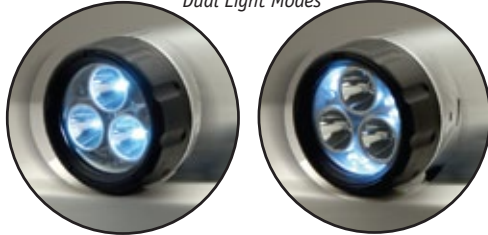

Two position push button lock and release handle

NOTES

TILT

LED Hat Clip Light

- Comes with two snap and lock interchangeable light modules
- 5 super bright LED bulbs never need replacing
- Contoured shape to fit cap brims securely
- Top mount design does not obstruct line of vision
- 2 CR-2032 Lithium batteries included

MICRO

Mini LED Hat Clip Light

- 5 color LED bulbs with a built-in 15° angle tilt
- Weighs less than an ounce
- Top mount design does not obstruct line of vision
- 2 CR-2016 Lithium batteries included

- **CYC-MHC-W** White LED
 UPC: 8-13628-07791-6 MP/24 IP/6
- **CYC-MHC-G** Green LED
 UPC: 8-13628-07793-0 MP/24 IP/6
- **CYC-MHC-B** Blue LED
 UPC: 8-13628-07792-3 MP/24 IP/6
- **CYC-MHC-R** Red LED
 UPC: 8-13628-07794-7 MP/24 IP/6

NOTES

Sirius

9 Watt Rechargeable Hand Held Spotlight

CYC-9WS

UPC: 8-13628-07532-5 MP/12 IP/4

- 3 - 3 watt High Power LED's for long range
- 6 - Standard Nichia LED's for immediate area use
- 3 Hour burn time on high power
- Ergonomically designed rubberized grip with trigger pulse switch
- Always on lock switch
- Dual recharge, either by AC/DC adapter or 12V DC car plug adapter (both included)

Dual Light Modes

NOTES

Flare

3 Watt Hand Held Spotlight

CYC-3WS6AA

UPC: 8-13628-08074-9 MP/12 IP/4

- 3 - 1 watt High Power LED's for long range
- 6 - Green LED's for immediate area use
- 5 Hour burn time on high power
- Ergonomically designed rubberized grip with trigger pulse switch
- Always on lock switch
- Includes lanyard wrist strap
- Operates on six (6) AA batteries (included)