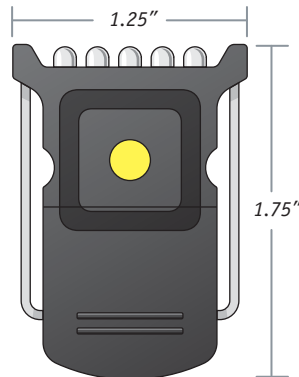

Two position push button lock and release handle

NOTES

TILT

LED Hat Clip Light

- Comes with two snap and lock interchangeable light modules
- 5 super bright LED bulbs never need replacing
- Contoured shape to fit cap brims securely
- Top mount design does not obstruct line of vision
- 2 CR-2032 Lithium batteries included

CYC-HCDT-WR Black White/Red LED
 UPC: 8-13628-07845-6 MP/24 IP/6

CYC-HCDT-WGNXT Camo White/Green LED
 UPC: 8-13628-07844-9 MP/24 IP/6

Easy snap & lock system for quick light module changes

Light module tilts 45° for desired light positioning

MICRO

Mini LED Hat Clip Light

- 5 color LED bulbs with a built-in 15° angle tilt
- Weighs less than an ounce
- Top mount design does not obstruct line of vision
- 2 CR-2016 Lithium batteries included

- **CYC-MHC-W** White LED
 UPC: 8-13628-07791-6 MP/24 IP/6
- **CYC-MHC-G** Green LED
 UPC: 8-13628-07793-0 MP/24 IP/6
- **CYC-MHC-B** Blue LED
 UPC: 8-13628-07792-3 MP/24 IP/6
- **CYC-MHC-R** Red LED
 UPC: 8-13628-07794-7 MP/24 IP/6